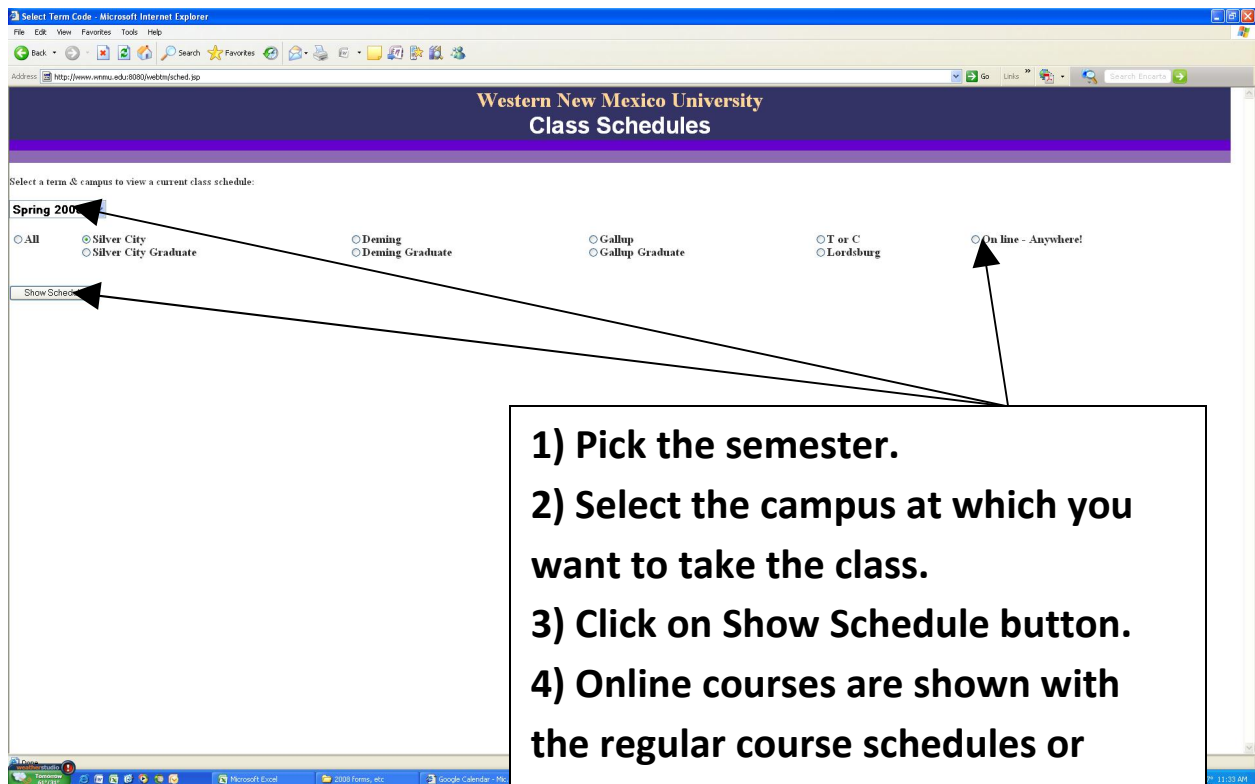

Online Class Schedules at www.wnmu.edu