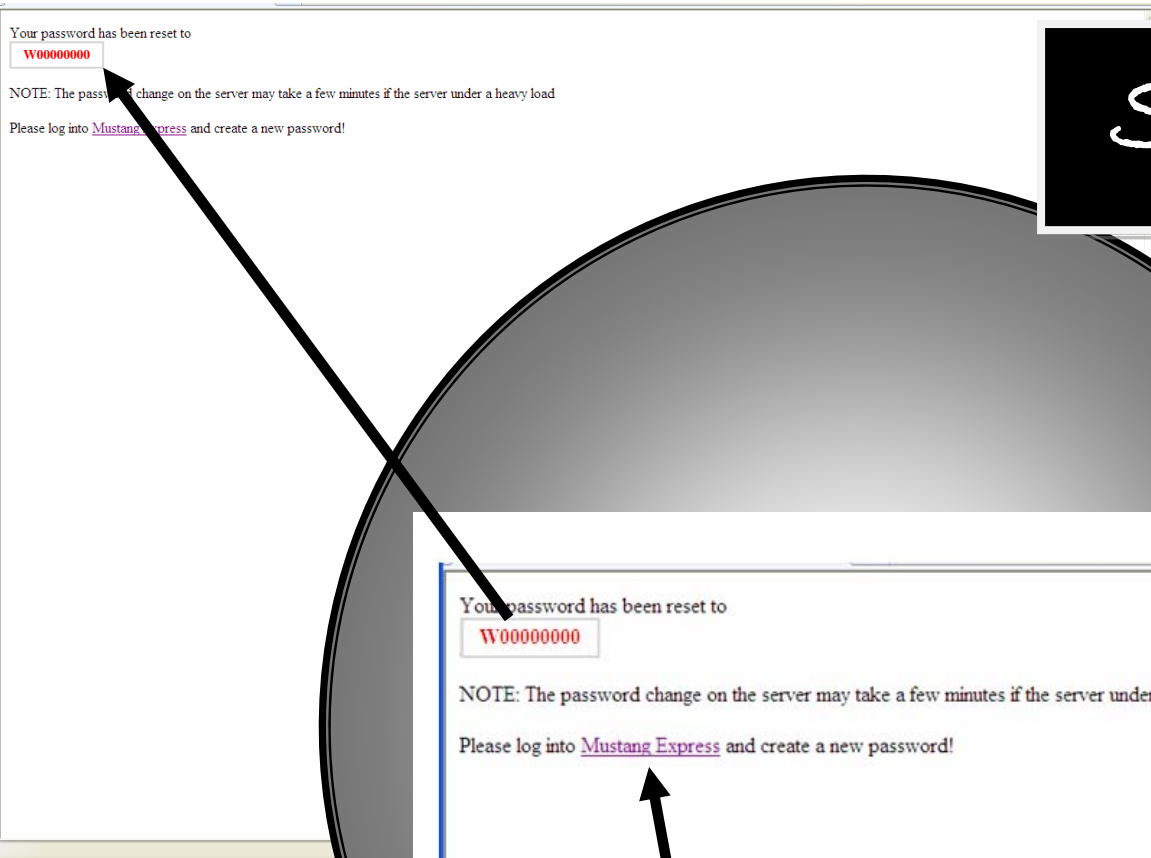

<https://my.wnmu.edu/webtm/chgpass.htm>

Step 2

Enter user name:  
Your User Name:  Your SSN:  Search

NOTE: Your Social Security Number should be entered without dashes or spaces.  
You can search for your user name [here](#).

Enter user name:  
ciervaj | 111111111 | Search

NOTE: Your Social Security Number should be entered without dashes or spaces, just the number.  
You can search for your user name [here](#).

Enter User Name (obtained in Step 1)  
and your SS# (9 characters with no  
dashes). Click on the Search button.