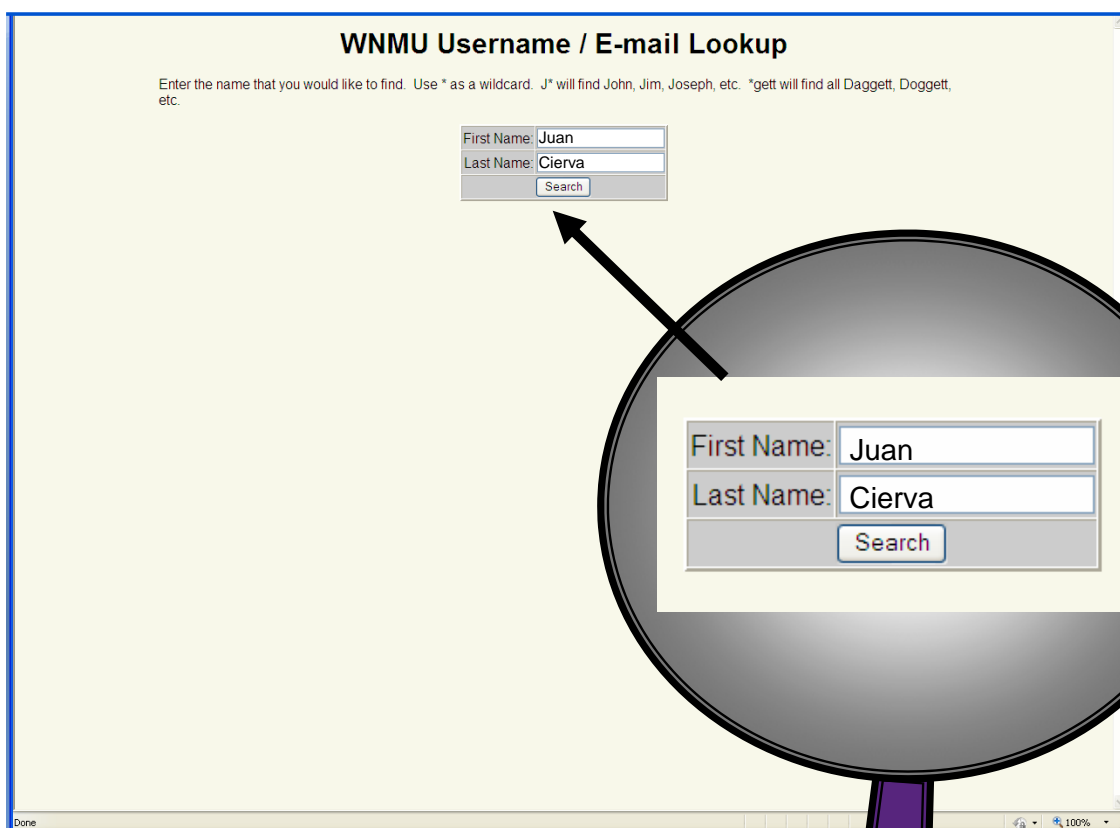

To set up your *Mustang Express* account you must know your WNMU User Name and your

WNMU Identification Number. If you do not know this information, continue with Step 1.

If you do know this information, continue to Step 3.

To obtain your WNMU User Name click on the this link <http://192.136.110.11/pipe/direct/index.php>

Enter First Name, Last Name and click on Search.

Your User Name should be listed. Write it down.

Get your WNMU ID# by clicking  
on the following link

<https://my.wnmu.edu/webtm/chgpass.htm>

Step 2

Enter user name:  
Your User Name:  Your SSN:  Search

NOTE: Your Social Security Number should be entered without dashes or spaces.  
You can search for your user name [here](#).