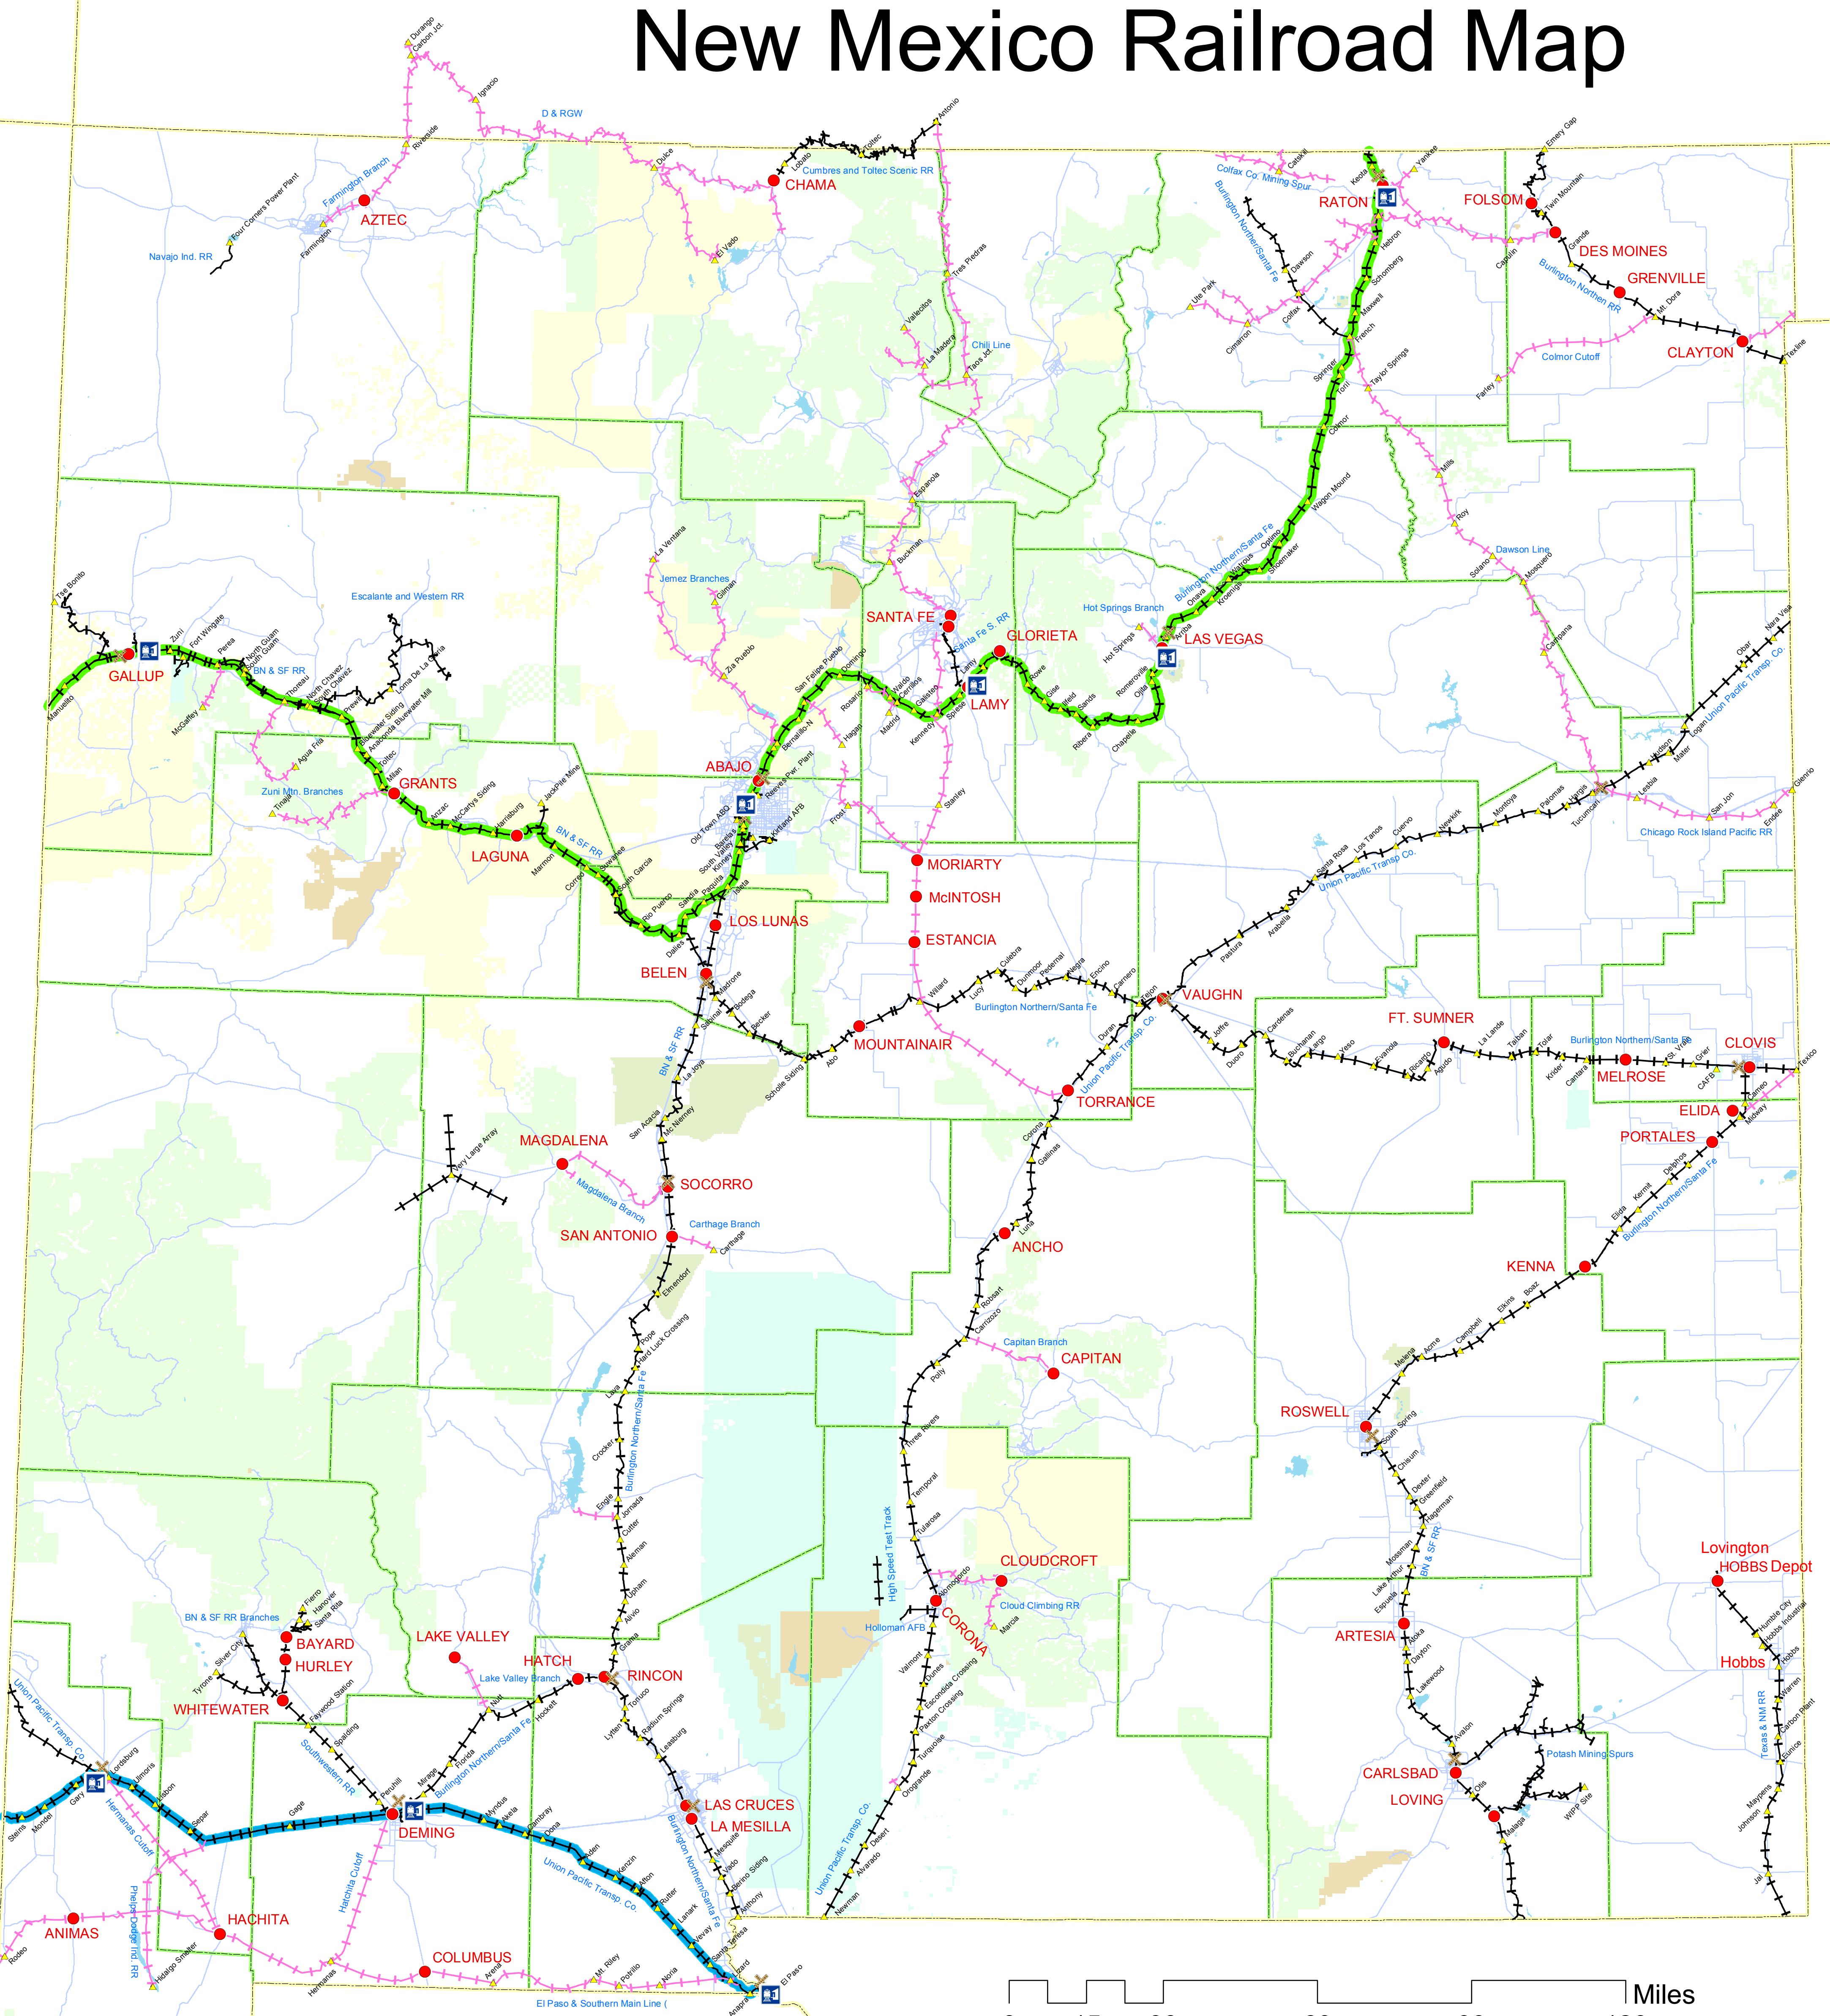

# New Mexico Railroad Map

### Legend

- Amtrak Depot
- Major Rail Yards
- Historic Depot
- Other Rail Towns/Asides
- Dismantled/Abandoned RR Lines
- Active RR Lines
- Counties
- Amtrak South Route
- Amtrak North Route

**NMDOT**